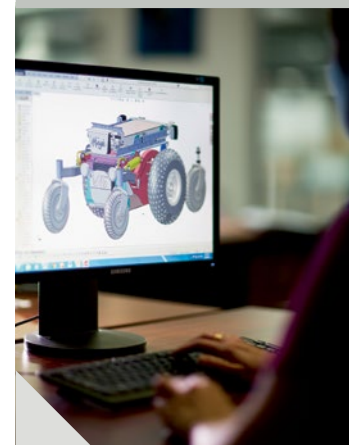

BUILT TO LAST

We never compromise on quality. With your wheelchair as your mobility, reliability is paramount. We'd much rather spend time improving our products than repairing them.